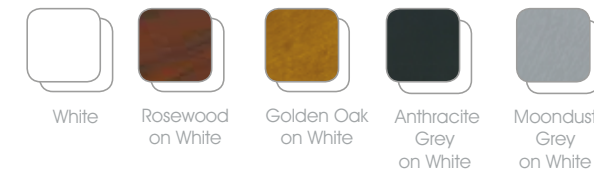

Create your own look

Skypod is available in a wide range of sizes and colours, so you can create a skylight that complements the individuality of your home. Self-cleaning, temperature controlled glass is included as standard.

Standard frame colour options

Other colours are available on extended lead times

Standard glass options

Popular sizes delivered fast

1.0m x 1.5m 1.5m x 3.0m
 1.0m x 2.5m 2.0m x 3.0m
 1.5m x 2.0m 2.0m x 4.0m