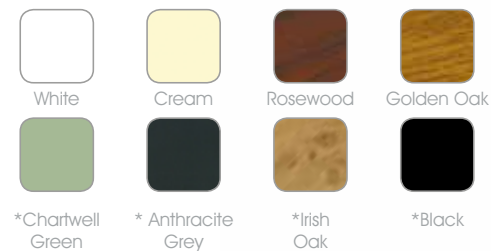

This reduced gable conservatory with integrated glass canopy in Black allows incredible light and sophistication into your extension

Express

your individuality

Once you've chosen a conservatory to suit your property and lifestyle, you can look forward to a vast range of interior and exterior options that allow you to create your own bespoke space. Choose from a selection of colour options to complement the individuality of your home and your taste.

You can also select the style and performance of glazing that's right for you, perhaps adding a ventilation and cooling system. There are so many ways that you can personalise your conservatory.

Colour options

*Colours on extended lead time

Bespoke colours such as Chartwell Green can add character to your home, as shown on this stunning gable design with front canopy

Get in the mood

Light up your living space

Bring a stylish ambience to your garden room